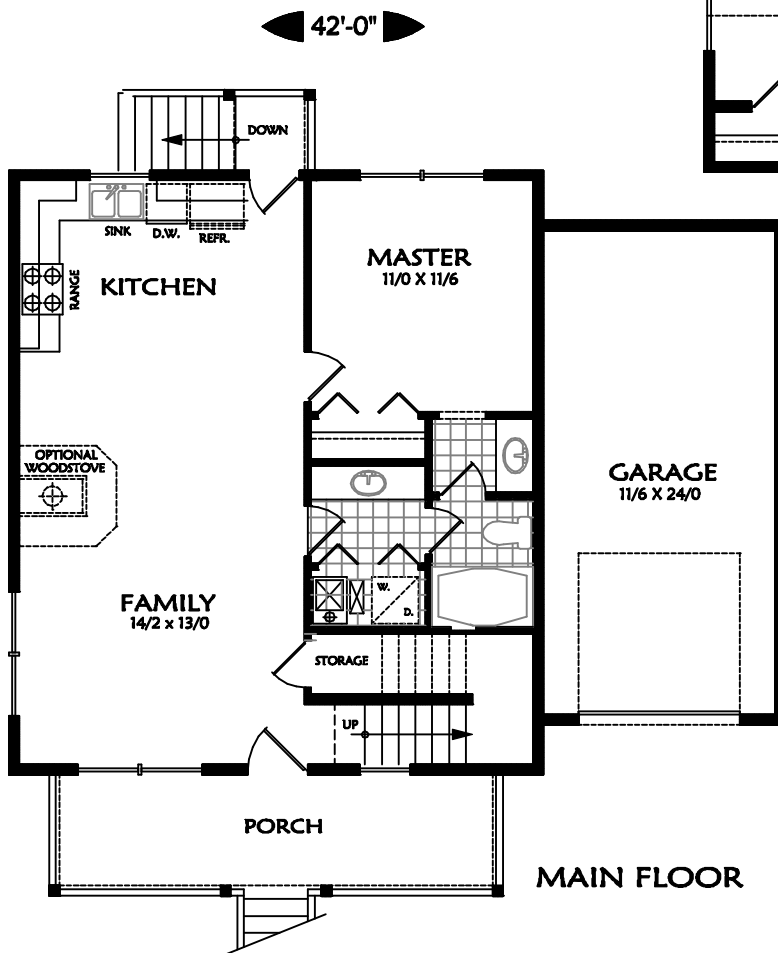

UPPER FLOOR

MAIN FLOOR

THE GOOSEPOINTE - III

MAIN FLOOR	795 GROSS SQ. FT.
UPPER FLOOR	795 GROSS SQ. FT.
TOTAL	1590 GROSS SQ. FT.
GARAGE	297 SQ. FT.
OPTIONS SHOWN:	A, (2)B, D, I, J, S