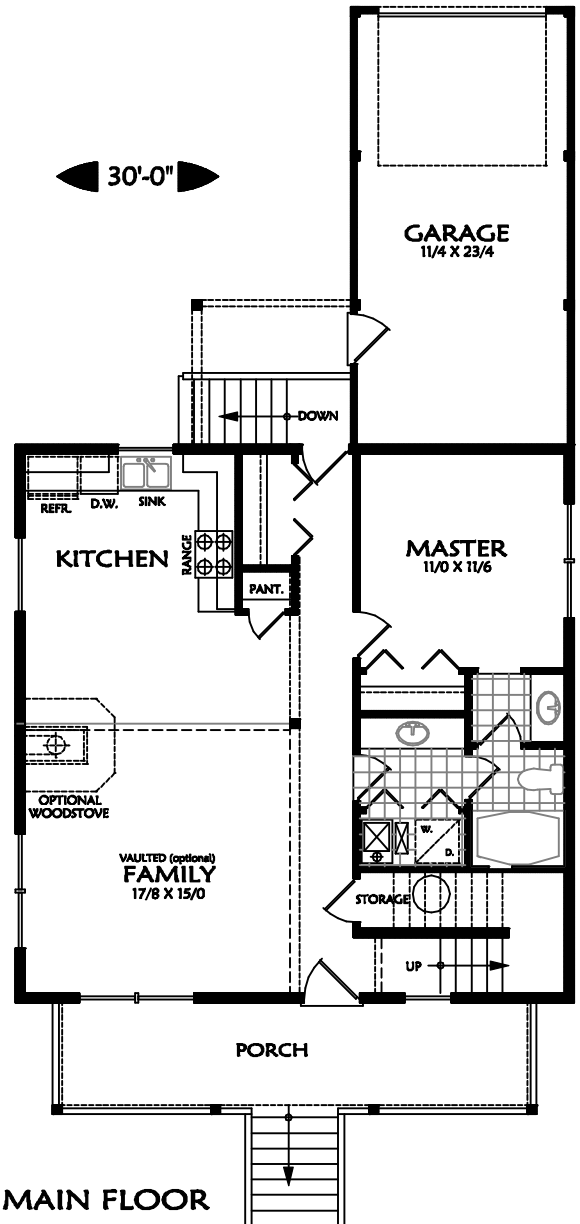

UPPER FLOOR

MAIN FLOOR

THE GOOSEPOINTE - II

MAIN FLOOR	900 GROSS SQ. FT.
UPPER FLOOR	900 GROSS SQ. FT.
TOTAL	1800 GROSS SQ. FT.
(TOTAL W/OUT LOFT)	1513 SQ. FT.)
GARAGE	288 SQ. FT.
OPTIONS SHOWN:	B, D, I, J