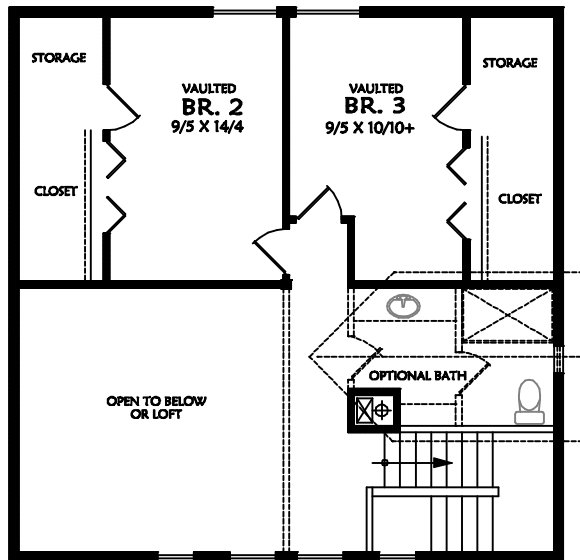

DETACHED

UPPER FLOOR

MAIN FLOOR

THE GOOSEPOINTE - I

MAIN FLOOR	900 GROSS SQ. FT.
UPPER FLOOR	900 GROSS SQ. FT.
TOTAL	1800 GROSS SQ. FT.
(TOTAL W/OUT LOFT)	1513 SQ. FT.)
OPTIONS SHOWN:	D, I, J

30'-0"
+PORCHES

30'-0"