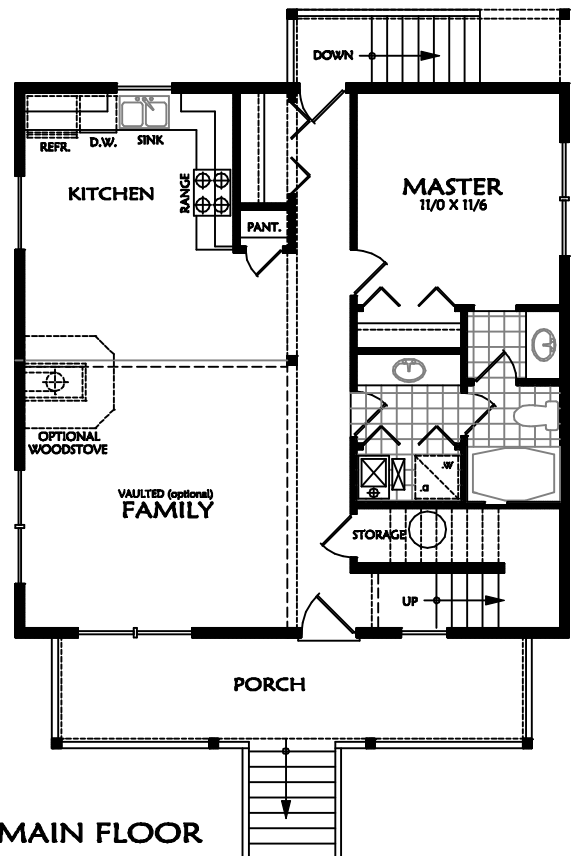

DETACHED

UPPER FLOOR

MAIN FLOOR

THE GOOSEPOINTE - I

MAIN FLOOR	900 GROSS SQ. FT.
UPPER FLOOR	900 GROSS SQ. FT.
TOTAL	1800 GROSS SQ. FT.
(TOTAL W/OUT LOFT)	1513 SQ. FT.)
OPTIONS SHOWN:	D, I, J

30'-0"
+PORCHES

30'-0"